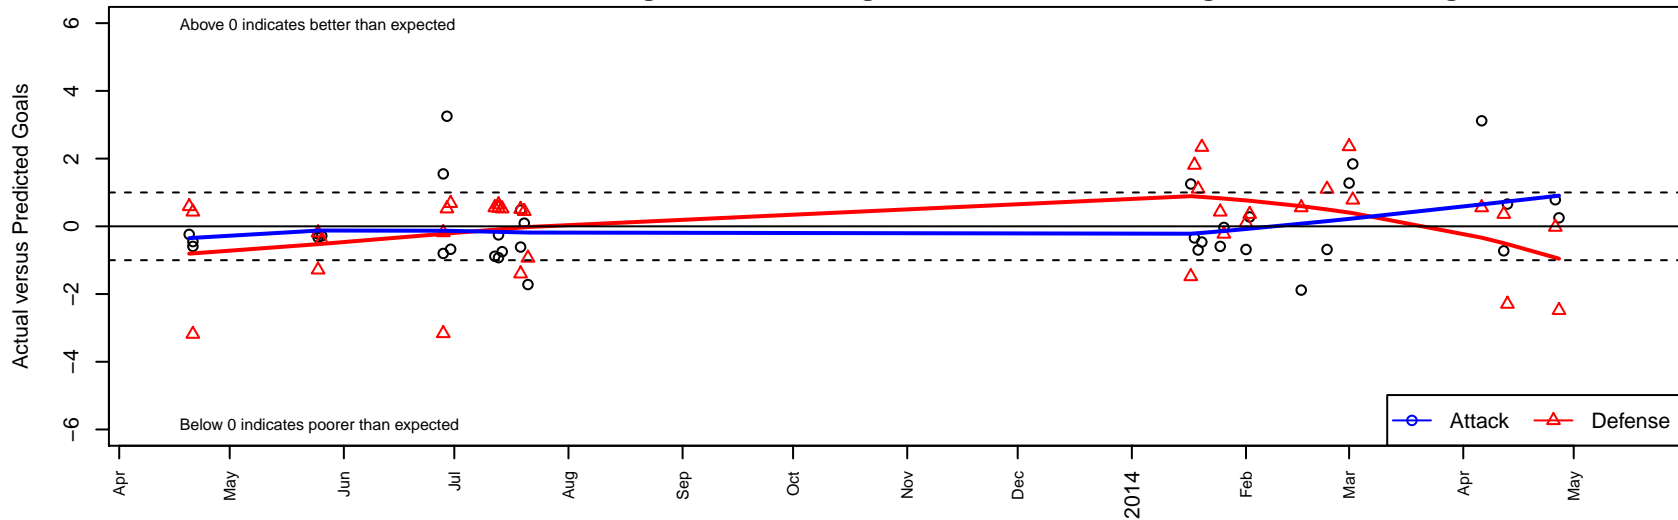

Westside Timbers Samba B97

Dots are actual minus expected GF (blue circles) and GA (red triangles).
Blue line is smoothed change in attack strength. Red is smoothed change in defense strength.